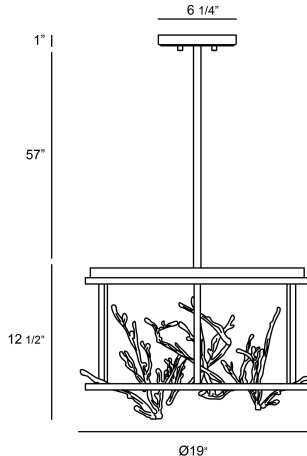

AERIE, 4LT ROUND LED CHANDELIER

PRODUCT DETAILS

No.	:	38636-028
Product Color	:	BLACK/SILVER
Product Material	:	METAL
Shade / Accent Material	:	~
Diameter	:	19"
Height	:	12.5"
Overall Height	:	70"

LIGHT SOURCE DETAILS

Light Source Type	:	INTEGRATED LED
Input Voltage	:	120V
Bulb Voltage	:	120V
Socket Type	:	LED
Total Wattage	:	24W
Total Lumen	:	1660lm
Kelvin	:	3000K
CRI	:	90+
Dimmable	:	Yes

Options Available

ITEM NO.	FINISH	SHADE
38636-011	BRONZE/GOLD	
38636-028	BLACK/SILVER	

TECHNICAL DETAILS

Hanging Support Type	:	ROD
Hanging Support Length	:	57"
Rods Included	:	3"+6"+12"+18"+18"
Canopy / Backplate Height	:	1"
Canopy / Backplate Dia.	:	6.25"
Location	:	DRY
Approval	:	
Title 24	:	Yes