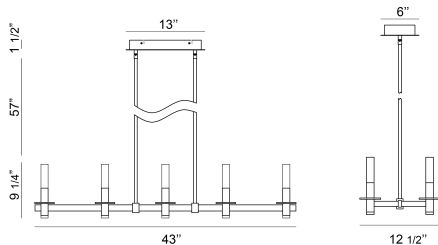

TORNA, 10LT RECTAGULAR LED CHANDELIER

PRODUCT DETAILS

No.	:	38441-011
Product Color	:	COFFEE GOLD
Product Material	:	METAL
Shade / Accent Colour	:	FROSTED ACRYLIC
Shade / Accent Material	:	ACRYLIC
Length	:	43"
Width	:	12.5"
Height	:	9.25"
Overall Height	:	67"
Weight	:	16lbs

ITEM NO.	FINISH	SHADE
38441-011	COFFEE GOLD	FROSTED ACRYLIC
38441-028	MATTE BLACK	FROSTED ACRYLIC

TECHNICAL DETAILS

Hanging Support Type	:	ROD
Hanging Support Length	:	57"
Canopy / Backplate Length	:	13"
Canopy / Backplate Height	:	1.5"
Canopy / Backplate Width	:	6"
Location	:	DRY
Approval	:	
Title 24	:	Yes