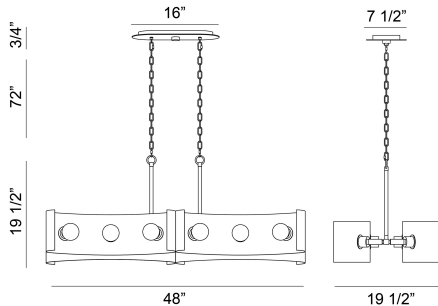

METALLO, 12 LIGHT ISLAND CHANDELIER

PRODUCT DETAILS

No.	:	38429-026
Product Color	:	BRONZE
Product Material	:	METAL
Shade / Accent Colour	:	NATURE BRASS/BRONZE
Shade / Accent Material	:	~
Length	:	48"
Width	:	19.5"
Height	:	19"
Overall Height	:	91"

Options Available

ITEM NO.	FINISH	SHADE
38429-019	VINTAGE NICKEL	NICKEL/BLACK NATURE
38429-026	BRONZE	BRASS/BRONZE

TECHNICAL DETAILS

Hanging Support Type	:	CHAIN
Hanging Support Length	:	72"
Canopy / Backplate Length	:	13.75"
Canopy / Backplate Height	:	0.75"
Canopy / Backplate Width	:	5"
Location	:	DRY
Approval	:	