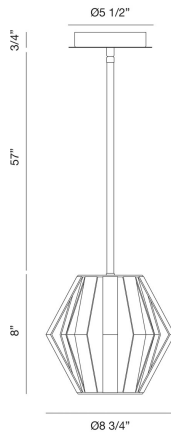

### PRODUCT DETAILS

No.	:	38266-010
Product Color	:	WOOD/BRONZE
Product Material	:	METAL
Shade / Accent Material	:	~
Diameter	:	8.75"
Height	:	8"
Weight	:	2.6lbs

### TECHNICAL DETAILS

Hanging Support Type	:	ROD
Hanging Support Length	:	57"
Rods Included	:	3"+""6"+12"+18"+18"
Canopy / Backplate Height	:	1"
Canopy / Backplate Dia.	:	5.5"
Location	:	DRY
Approval	:	