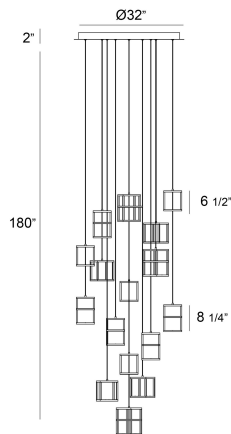

### PRODUCT DETAILS

No.	:	38259-023
Product Color	:	BLACK
Product Material	:	METAL
Shade / Accent Material	:	~
Diameter	:	32"
Height	:	8.25"
Overall Height	:	180"
Weight	:	66.1lbs

### LIGHT SOURCE DETAILS

Light Source Type	:	INTEGRATED LED
Input Voltage	:	120V
Bulb Voltage	:	24V
Socket Type	:	LED
Total Wattage	:	88W
Total Lumen	:	5000lm
Kelvin	:	3000K
CRI	:	90
Dimmable	:	Yes

### TECHNICAL DETAILS

Hanging Support Type	:	WIRE
Hanging Support Length	:	180"
Canopy / Backplate Height	:	2"
Canopy / Backplate Dia.	:	32"
Approval	:	
Title 24	:	Yes