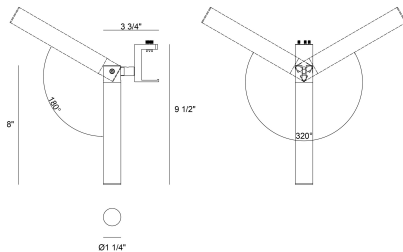

TECHNICAL DETAILS

Location	:	DAMP
Approval	:	
Title 24	:	Yes

PROJECT INFORMATION

Job Name: Date: Type:

Comments: