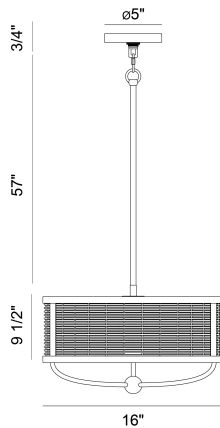

COMPARELLI, 3 LIGHT CHANDELIER

PRODUCT DETAILS

No.	:	38159-022
Product Color	:	OFF WHITE
Product Material	:	METAL
Shade / Accent Colour	:	LIGHT RATTAN
Shade / Accent Material	:	RATTAN
Diameter	:	16"
Height	:	9.75"
Overall Height	:	67"
Weight	:	6.5lbs

LIGHT SOURCE DETAILS

Number of Bulbs	:	3
Light Source	:	Incandescent
Light Source Type	:	A19
Input Voltage	:	120V
Bulb Voltage	:	120V
Socket Type	:	E26
Wattage	:	60W
Total Wattage	:	180W
Bulb Included	:	No
Dimmable	:	Yes

OPTIONS AVAILABLE

ITEM NO.	FINISH	SHADE
38159-015	DARK BRONZE	DARK BEIGE
38159-022	OFF WHITE	LIGHT RATTAN

TECHNICAL DETAILS

Hanging Support Type	:	ROD
Hanging Support Length	:	57"
Rods Included	:	3"+6"+12"+18"+18"
Canopy / Backplate Height	:	0.75"
Canopy / Backplate Dia.	:	5"
Location	:	DRY
Approval	:	