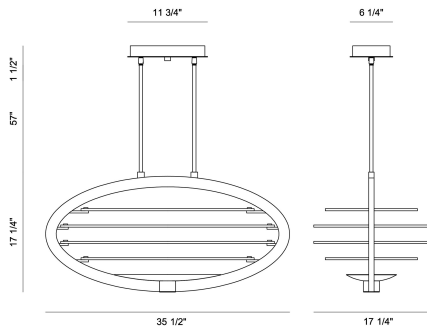

OMBRA, LED OVAL CHANDELIER

PRODUCT DETAILS

No.	:	38153-013
Product Color	:	BRASS/BLACK
Product Material	:	METAL
Shade / Accent Material	:	~
Length	:	35.5"
Width	:	17.25"
Height	:	17.25"
Weight	:	19lbs

LIGHT SOURCE DETAILS

Light Source Type	:	INTEGRATED LED
Input Voltage	:	120V
Bulb Voltage	:	120V
Socket Type	:	LED
Total Wattage	:	110W
Total Lumen	:	1600lm
Kelvin	:	3000K
CRI	:	90+
Dimmable	:	Yes

Options Available

ITEM NO.	FINISH	SHADE
38153-013	BRASS/BLACK DARK	
38153-020	BRONZE/POLISHED NICKEL	

TECHNICAL DETAILS

Hanging Support Type	:	ROD
Hanging Support Length	:	57"
Rods Included	:	3"+6"+12"+18"+18"
Canopy / Backplate Length	:	11.75"
Canopy / Backplate Height	:	1.5"
Canopy / Backplate Width	:	6.25"
Location	:	DRY
Approval	:	
Title 24	:	Yes