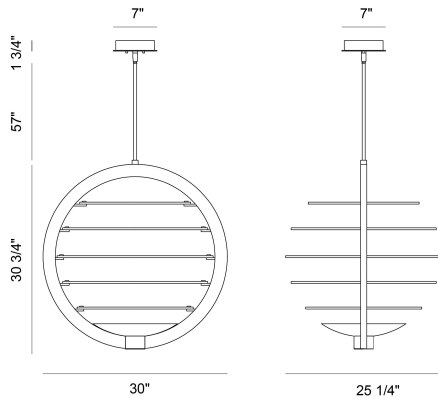

OMBRA, LARGE LED CHANDELIER

PRODUCT DETAILS

No.	:	38152-016
Product Color	:	BRASS/BLACK
Product Material	:	METAL
Shade / Accent Colour	:	BLACK
Shade / Accent Material	:	~
Length	:	30"
Width	:	25.25"
Height	:	30.75"
Weight	:	26.6LBS

LIGHT SOURCE DETAILS

Light Source Type	:	INTEGRATED LED
Input Voltage	:	120V
Bulb Voltage	:	120V
Socket Type	:	LED
Total Wattage	:	66W
Delivered Lumens	:	850LM
Kelvin	:	3000K
CRI	:	90+
Dimmable	:	YES

OPTIONS AVAILABLE

ITEM NO.	FINISH	SHADE
38152-016	BRASS/BLACK	
38152-023	POLISHED NICKEL	

TECHNICAL DETAILS

Hanging Support Type	:	ROD
Hanging Support Length	:	57"
Rods Included	:	3"+6"+12"+18"+18"
Canopy / Backplate Height	:	1.75"
Canopy / Backplate Dia.	:	7"
Location	:	DRY
Approval	:	
Title 24	:	YES