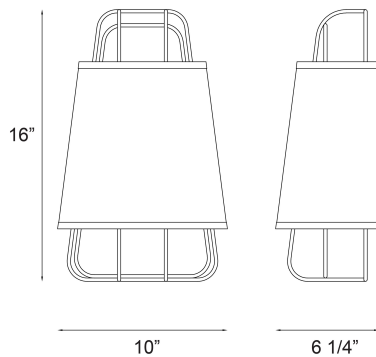

TURA, 1 LIGHT WALL SCONCE

PRODUCT DETAILS

No.	:	38144-011
Product Color	:	BRASS
Product Material	:	METAL
Shade / Accent Colour	:	WHITE
Shade / Accent Material	:	~
Width	:	10"
Height	:	16"
Ext	:	6"
Weight	:	2.6LBS

ITEM NO. 38144-011	FINISH BRASS	SHADE WHITE/GOLD
------------------------------	------------------------	----------------------------

TECHNICAL DETAILS

Canopy / Backplate Length	:	5"
Canopy / Backplate Height	:	0.75"
Canopy / Backplate Width	:	8.25"
Location	:	DRY
Approval	:	