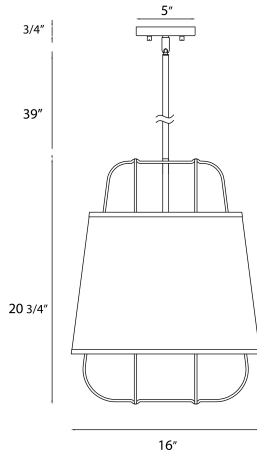

### PRODUCT DETAILS

No.	:	38143-014
Product Color	:	BRASS
Product Material	:	METAL
Shade / Accent Colour	:	WHITE/GOLD
Shade / Accent Material	:	~
Diameter	:	16"
Height	:	20.75"
Overall Height	:	60"
Weight	:	6.4lbs

### LIGHT SOURCE DETAILS

Number of Bulbs	:	3
Light Source Type	:	B10
Input Voltage	:	120V
Bulb Voltage	:	120V
Socket Type	:	E12
Wattage	:	60W
Total Wattage	:	180W
Bulb Included	:	No
Dimmable	:	No

### TECHNICAL DETAILS

Hanging Support Type	:	ROD
Hanging Support Length	:	39"
Rods Included	:	3"+6"+12"+18"
Canopy / Backplate Height	:	0.75"
Canopy / Backplate Dia.	:	5"
Location	:	DRY
Approval	:	