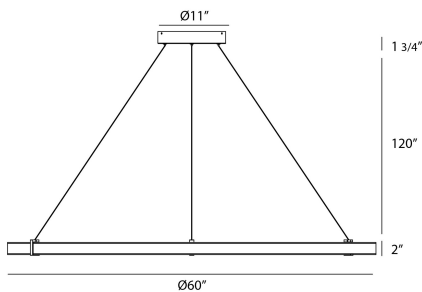

MUCCI, LARGE OUTWARD LED PENDANT

PRODUCT DETAILS

No.	:	38133-015
Product Color	:	MATTE BLACK
Product Material	:	METAL
Shade / Accent Colour	:	WHITE
Shade / Accent Material	:	ACRYLIC
Diameter	:	60"
Height	:	2"
Overall Height	:	120"

ITEM NO.	FINISH	SHADE
38133-015	MATTE BLACK	WHITE

TECHNICAL DETAILS

Hanging Support Type	:	AIRCRAFT CABLE
Hanging Support Length	:	96"
Canopy / Backplate Height	:	1.5"
Canopy / Backplate Dia.	:	11"
Location	:	DAMP
Approval	:	
Title 24	:	Yes