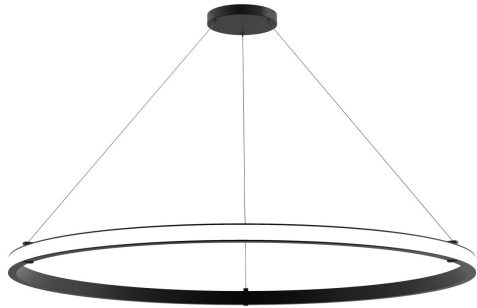

MUCCI, LARGE OUTWARD LED PENDANT

PRODUCT DETAILS

No.	:	38133-015
Product Color	:	MATTE BLACK
Product Material	:	METAL
Shade / Accent Colour	:	WHITE
Shade / Accent Material	:	ACRYLIC
Diameter	:	60"
Height	:	2"
Overall Height	:	120"

LIGHT SOURCE DETAILS

Light Source Type	:	INTEGRATED LED
Input Voltage	:	120V
Bulb Voltage	:	120V
Socket Type	:	LED
Total Wattage	:	88W
Total Lumen	:	3780lm
Kelvin	:	3000K
CRI	:	90
Dimmable	:	Yes

Options Available

ITEM NO.	FINISH	SHADE
38133-015	MATTE BLACK	WHITE

TECHNICAL DETAILS

Hanging Support Type	:	AIRCRAFT CABLE
Hanging Support Length	:	96"
Canopy / Backplate Height	:	1.5"
Canopy / Backplate Dia.	:	11"
Location	:	DAMP
Approval	:	
Title 24	:	Yes