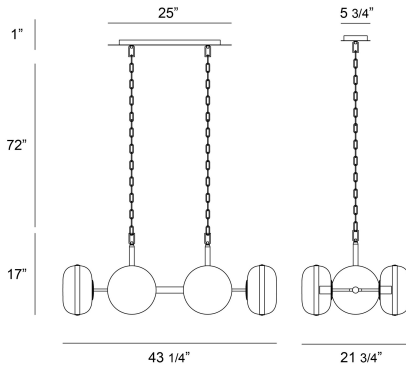

NOTTINGHAM, 6-LIGHT 44IN CHANDELIER

PRODUCT DETAILS

No.	:	38130-014
Product Color	:	ANTIQUE BRASS
Product Material	:	METAL
Shade / Accent Colour	:	AMBER
Shade / Accent Material	:	GLASS
Length	:	43.5"
Width	:	21"
Height	:	17.5"
Overall Height	:	89"
Weight	:	26.4LBS
Shade Height	:	6"
Shade Diameter	:	10"

LIGHT SOURCE DETAILS

Number of Bulbs	:	6
Light Source	:	BULB
Light Source Type	:	T14 / T14 LED
Input Voltage	:	120V
Bulb Voltage	:	120V
Socket Type	:	E26
Wattage	:	60W
Total Wattage	:	360W
Bulb Included	:	NO
Dimmable	:	YES

OPTIONS AVAILABLE

ITEM NO.	FINISH	SHADE
38130-014	ANTIQUÉ BRASS	CHAMPAGNE
38130-022	POLISHED NICKEL	SMOKE

TECHNICAL DETAILS

Hanging Support Type	:	CHAIN
Hanging Support Length	:	72"
Canopy / Backplate Length	:	23"
Canopy / Backplate Height	:	1.5"
Canopy / Backplate Width	:	6"
IP Rating	:	IP22
Location	:	DRY
Approval	:	
Beam Angle	:	360