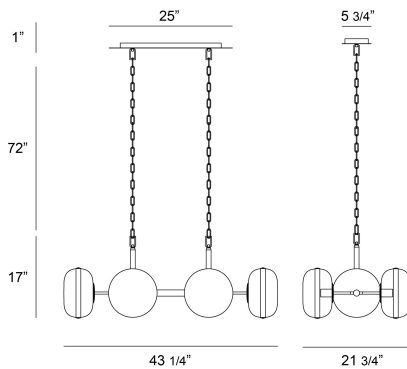

NOTTINGHAM, 6 LIGHT OVAL CHANDELIER

PRODUCT DETAILS

No.	:	38130-014
Product Color	:	ANCIENT BRASS
Product Material	:	METAL
Shade / Accent Colour	:	CHAMPAGNE
Shade / Accent Material	:	GLASS
Length	:	43.5"
Width	:	21"
Height	:	17.5"
Overall Height	:	89"
Weight	:	5.5lbs

LIGHT SOURCE DETAILS

Number of Bulbs	:	6
Light Source	:	Incandescent
Light Source Type	:	EDISON
Input Voltage	:	120V
Bulb Voltage	:	120V
Socket Type	:	E26
Wattage	:	60W
Total Wattage	:	360W
Bulb Included	:	Yes
Dimmable	:	No

Options Available

ITEM NO.	FINISH	SHADE
38130-014	ANCIENT BRASS	CHAMPAGNE

TECHNICAL DETAILS

Hanging Support Type	:	CHAIN
Hanging Support Length	:	72"
Canopy / Backplate Length	:	25"
Canopy / Backplate Height	:	1"
Canopy / Backplate Width	:	5.75"
Location	:	DRY
Approval	:	