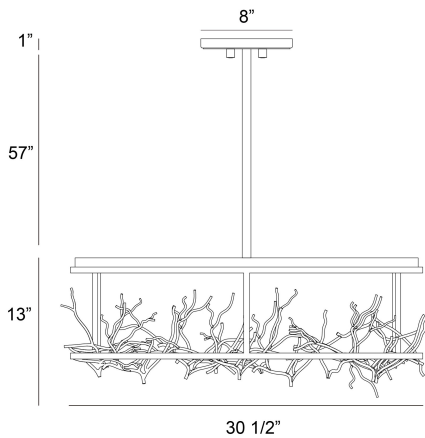

AERIE, 7LT ROUND LED CHANDELIER

PRODUCT DETAILS

No.	:	38097-027
Product Color	:	BLACK/SILVER
Product Material	:	METAL
Shade / Accent Material	:	~
Diameter	:	30.5"
Height	:	13"
Overall Height	:	70"
Weight	:	46.4lbs

LIGHT SOURCE DETAILS

Light Source Type	:	INTEGRATED LED
Input Voltage	:	120V
Bulb Voltage	:	120V
Socket Type	:	LED
Total Wattage	:	42W
Total Lumen	:	3300lm
Kelvin	:	3000K
CRI	:	90+
Dimmable	:	Yes

Options Available

ITEM NO.	FINISH	SHADE
38097-010	BRONZE/GOLD	
38097-027	BLACK/SILVER	

TECHNICAL DETAILS

Hanging Support Type	:	ROD
Hanging Support Length	:	57"
Rods Included	:	3"+6"+12"+18"+18"
Canopy / Backplate Height	:	1"
Canopy / Backplate Dia.	:	8"
Location	:	DRY
Approval	:	
Title 24	:	Yes