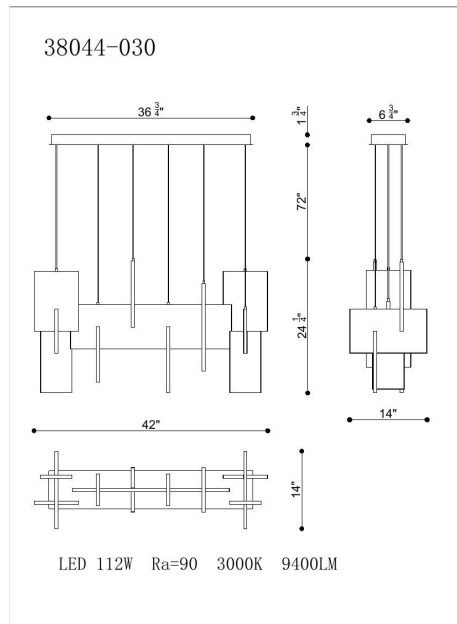

COBURG, EXTRA LARGE LINEAR LED CHANDELIER

PRODUCT DETAILS

No.	:	38044-030
Product Color	:	ALUMINUM OXIDE
Product Material	:	METAL
Shade / Accent Material	:	~
Length	:	42"
Width	:	14"
Height	:	23"
Overall Height	:	96.75"
Weight	:	35.2lbs

LIGHT SOURCE DETAILS

Light Source Type	:	INTEGRATED LED
Input Voltage	:	120V
Bulb Voltage	:	24V
Socket Type	:	LED
Total Wattage	:	129W
Delivered Lumens	:	2900lm
Kelvin	:	3000K
CRI	:	90
Dimmable	:	Yes

OPTIONS AVAILABLE

ITEM NO.	FINISH	SHADE
38044-014	GOLD	
38044-021	BLACK	
38044-030	ALUMINUM OXIDE	

TECHNICAL DETAILS

Hanging Support Type	:	WIRE
Canopy / Backplate Length	:	36.5"
Canopy / Backplate Height	:	1.75"
Canopy / Backplate Width	:	7"
Location	:	DRY
Approval	:	
Title 24	:	Yes