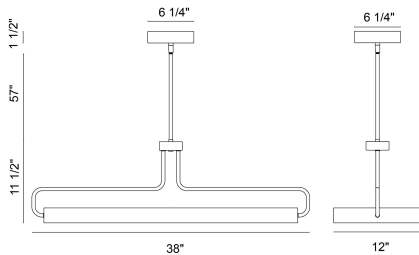

PEMBERTON, LED OVAL PENDANT

PRODUCT DETAILS

No.	:	37931-025
Product Color	:	SATIN NICKEL
Product Material	:	METAL
Shade / Accent Colour	:	MATTE BLACK
Shade / Accent Material	:	~
Length	:	38"
Width	:	12"
Height	:	11.5"
Overall Height	:	69"
Weight	:	8lbs

LIGHT SOURCE DETAILS

Number of Bulbs	:	1
Light Source	:	LED
Light Source Type	:	LED
Input Voltage	:	110/277VV
Socket Type	:	LED
Wattage	:	35W
Total Wattage	:	35W
Total Lumen	:	1900lm
Kelvin	:	3000K
CRI	:	90+
Bulb Included	:	Yes
Dimmable	:	Yes

Options Available

ITEM NO.	FINISH	SHADE
37931-018	WARM BRASS	MATTE BLACK
37931-025	SATIN NICKEL	MATTE BLACK

TECHNICAL DETAILS

Hanging Support Type	:	ROD
Hanging Support Length	:	57"
Rods Included	:	3"+6"+12"+18"+18"
Canopy / Backplate Height	:	1.5"
Canopy / Backplate Dia.	:	6.25"
Location	:	DRY
Approval	:	
Title 24	:	Yes