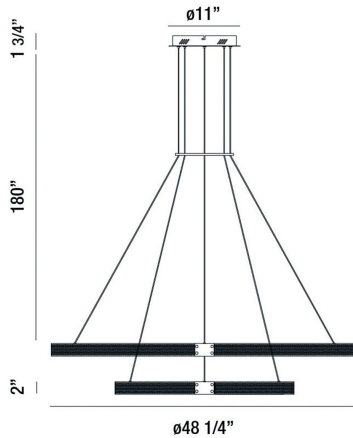

ADMIRAL, 48" 2-TIER ROUND CHANDELIER

PRODUCT DETAILS

No.	:	37385-019
Product Color	:	MATTE BLACK/GOLD
Product Material	:	METAL
Shade / Accent Material	:	METAL
Diameter	:	48.25"
Height	:	2"
Overall Height	:	183.75"

LIGHT SOURCE DETAILS

Light Source Type	:	INTEGRATED LED
Input Voltage	:	120V
Bulb Voltage	:	120V
Socket Type	:	LED
Total Wattage	:	111W
Total Lumen	:	4660lm
Kelvin	:	3000K
CRI	:	90
Dimmable	:	Yes

Options Available

ITEM NO.	FINISH	SHADE
37385-019	MATTE BLACK/GOLD	

TECHNICAL DETAILS

Hanging Support Type	:	WIRE
Hanging Support Length	:	180"
Canopy / Backplate Height	:	1.75"
Canopy / Backplate Dia.	:	1 3/4"
Location	:	DRY
Approval	:	