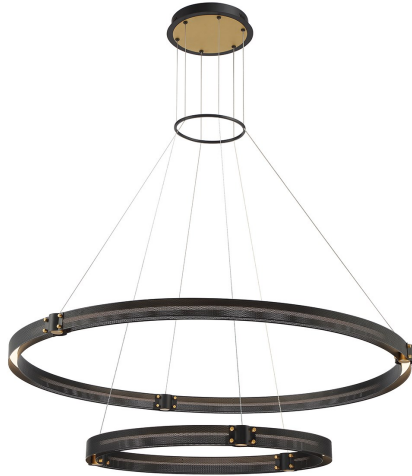

ADMIRAL, 48" 2-TIER ROUND CHANDELIER

PRODUCT DETAILS

No.	:	37385-019
Product Color	:	MATTE BLACK/GOLD
Product Material	:	METAL
Shade / Accent Material	:	METAL
Diameter	:	48.25"
Height	:	2"
Overall Height	:	183.75"

LIGHT SOURCE DETAILS

Light Source Type	:	INTEGRATED LED
Input Voltage	:	120V
Bulb Voltage	:	120V
Socket Type	:	LED
Total Wattage	:	111W
Total Lumen	:	4660lm
Kelvin	:	3000K
CRI	:	90
Dimmable	:	Yes

Options Available

ITEM NO.	FINISH	SHADE
37385-019	MATTE BLACK/GOLD	

TECHNICAL DETAILS

Hanging Support Type	:	WIRE
Hanging Support Length	:	180"
Canopy / Backplate Height	:	1.75"
Canopy / Backplate Dia.	:	1 3/4"
Location	:	DRY
Approval	:	