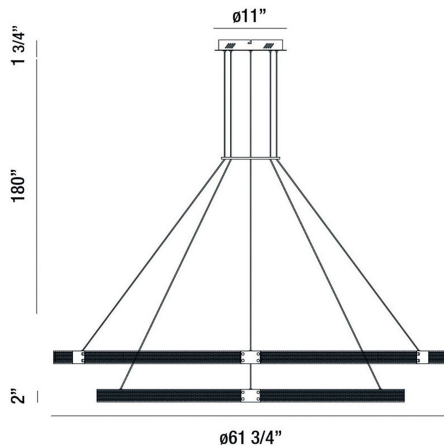

ADMIRAL, 62" 2-TIER ROUND CHANDELIER

PRODUCT DETAILS

| | | |
|-------------------------|---|------------------|
| No. | : | 37384-012 |
| Product Color | : | MATTE BLACK/GOLD |
| Product Material | : | METAL |
| Shade / Accent Material | : | METAL |
| Diameter | : | 61.75" |
| Height | : | 2" |
| Overall Height | : | 183.75" |

LIGHT SOURCE DETAILS

| | | |
|-------------------|---|----------------|
| Light Source Type | : | INTEGRATED LED |
| Input Voltage | : | 120V |
| Bulb Voltage | : | 120V |
| Socket Type | : | LED |
| Total Wattage | : | 170W |
| Total Lumen | : | 6780lm |
| Kelvin | : | 3000K |
| CRI | : | 90 |
| Dimmable | : | Yes |

Options Available

| ITEM NO. | FINISH | SHADE |
|-----------|---------------------|-------|
| 37384-012 | MATTE BLACK/GOLD | |

TECHNICAL DETAILS

| | | |
|---------------------------|---|---|
| Hanging Support Type | : | WIRE |
| Hanging Support Length | : | 180" |
| Canopy / Backplate Height | : | 1.75" |
| Canopy / Backplate Dia. | : | 11" |
| Location | : | DRY |
| Approval | : |  |