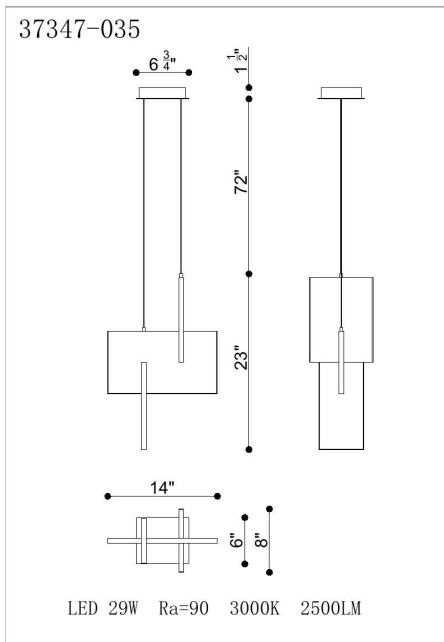

COBURG, SMALL LED PENDANT

PRODUCT DETAILS

| | | |
|-------------------------|---|----------------|
| No. | : | 37347-035 |
| Product Color | : | ALUMINUM OXIDE |
| Product Material | : | METAL |
| Shade / Accent Material | : | ~ |
| Length | : | 14" |
| Width | : | 8" |
| Height | : | 23" |
| Overall Height | : | 95" |
| Weight | : | 7.1lbs |

LIGHT SOURCE DETAILS

| | | |
|-------------------|---|----------------|
| Light Source Type | : | INTEGRATED LED |
| Input Voltage | : | 120V |
| Bulb Voltage | : | 120V |
| Socket Type | : | LED |
| Total Wattage | : | 29W |
| Delivered Lumens | : | 800lm |
| Kelvin | : | 3000K |
| CRI | : | 90+ |
| Dimmable | : | Yes |

OPTIONS AVAILABLE

| ITEM NO. | FINISH | SHADE |
|-----------|----------------|-------|
| 37347-017 | ANODIZED GOLD | |
| 37347-023 | BLACK | |
| 37347-035 | ALUMINUM OXIDE | |

TECHNICAL DETAILS

| | | |
|---------------------------|---|---|
| Hanging Support Type | : | WIRE |
| Hanging Support Length | : | 72" |
| Canopy / Backplate Length | : | 6.75" |
| Canopy / Backplate Height | : | 1.5" |
| Canopy / Backplate Width | : | 6" |
| Location | : | DRY |
| Approval | : |  |
| Title 24 | : | Yes |