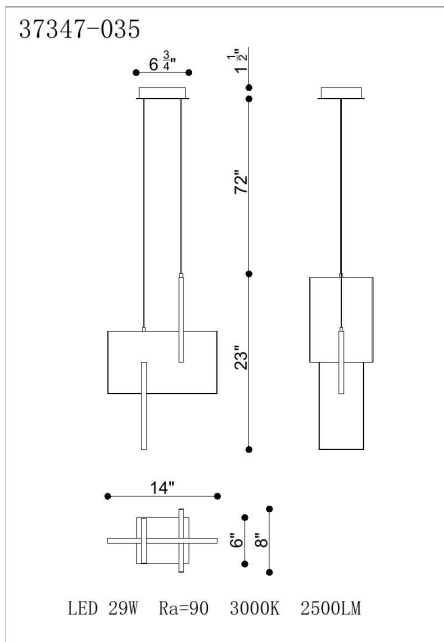

COBURG, 23IN INTEGRATED LED PENDANT

PRODUCT DETAILS

| | | |
|-------------------------|---|----------------|
| No. | : | 37347-023 |
| Product Color | : | ANODIZED BLACK |
| Product Material | : | METAL |
| Shade / Accent Colour | : | WHITE |
| Shade / Accent Material | : | ACRYLIC |
| Length | : | 14" |
| Width | : | 8" |
| Height | : | 23" |
| Overall Height | : | 95" |
| Weight | : | 7.1LBS |

LIGHT SOURCE DETAILS

| | | |
|-------------------|---|----------------|
| Light Source Type | : | INTEGRATED LED |
| Input Voltage | : | 120V |
| Bulb Voltage | : | 120V |
| Socket Type | : | INTEGRATED |
| Total Wattage | : | 29W |
| Delivered Lumens | : | 800LM |
| Kelvin | : | 3000K |
| CRI | : | 90 |
| Dimmable | : | YES |

OPTIONS AVAILABLE

| ITEM NO. | FINISH | SHADE |
|-----------|-----------------|-------|
| 37347-017 | GOLD | |
| 37347-023 | ANODIZED BLACK | |
| 37347-035 | ANODIZED SILVER | |

TECHNICAL DETAILS

| | | |
|---------------------------|---|---|
| Hanging Support Type | : | WIRE |
| Hanging Support Length | : | 72" |
| Canopy / Backplate Length | : | 6.75" |
| Canopy / Backplate Height | : | 1.5" |
| Canopy / Backplate Width | : | 6" |
| IP Rating | : | IP22 |
| Location | : | DRY |
| Approval | : |  |
| Beam Angle | : | 360 |