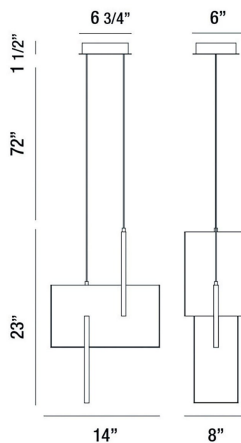

COBURG, 14" PENDANT

PRODUCT DETAILS

No.	:	37347-017
Product Color	:	PAINTING BRONZE
Product Material	:	METAL
Shade / Accent Material	:	ACRYLIC
Length	:	14"
Width	:	8"
Height	:	23"
Overall Height	:	96.5"

LIGHT SOURCE DETAILS

Light Source Type	:	INTEGRATED LED
Input Voltage	:	120V
Bulb Voltage	:	120V
Socket Type	:	LED
Total Wattage	:	29W
Total Lumen	:	1250lm
Kelvin	:	3000K
CRI	:	90
Dimmable	:	Yes

Options Available

ITEM NO.	FINISH	SHADE
37347-017	PAINTING BRONZE	

TECHNICAL DETAILS

Hanging Support Type	:	AIRCRAFT CABLE
Hanging Support Length	:	72"
Canopy / Backplate Length	:	6.75"
Canopy / Backplate Height	:	1.5"
Canopy / Backplate Width	:	6"
Approval	:	