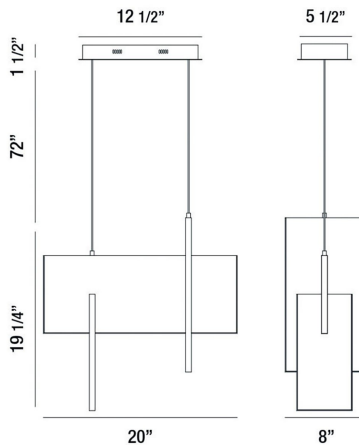

COBURG, 20" PENDANT

PRODUCT DETAILS

No.	:	37346-010
Product Color	:	PAINTING BRONZE
Product Material	:	METAL
Shade / Accent Material	:	ACRYLIC
Length	:	20"
Width	:	8"
Height	:	19.25"
Overall Height	:	92.75"

LIGHT SOURCE DETAILS

Light Source Type	:	INTEGRATED LED
Input Voltage	:	120V
Bulb Voltage	:	120V
Socket Type	:	LED
Total Wattage	:	35W
Total Lumen	:	2100lm
Kelvin	:	3000K
CRI	:	90
Dimmable	:	Yes

Options Available

ITEM NO.
37346-010

FINISH
PAINTING BRONZE

SHADE

TECHNICAL DETAILS

Hanging Support Type	:	AIRCRAFT CABLE
Hanging Support Length	:	72"
Canopy / Backplate Length	:	12.5"
Canopy / Backplate Height	:	1.5"
Canopy / Backplate Width	:	5.5"
Approval	:	