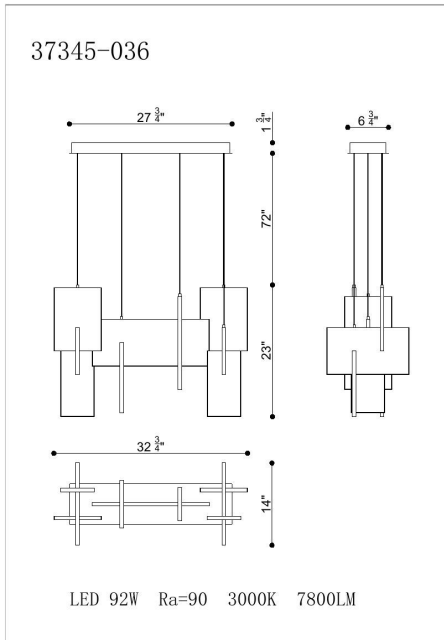

COBURG, LARGE LINEAR LED CHANDELIER

PRODUCT DETAILS

No.	:	37345-036
Product Color	:	ALUMINUM OXIDE
Product Material	:	METAL
Shade / Accent Material	:	ACRYLIC
Length	:	32.75"
Width	:	14"
Height	:	23"
Overall Height	:	96.75"
Weight	:	29lbs

LIGHT SOURCE DETAILS

Light Source Type	:	INTEGRATED LED
Input Voltage	:	120V
Bulb Voltage	:	120V
Socket Type	:	LED
Total Wattage	:	93W
Delivered Lumens	:	1950lm
Kelvin	:	3000K
CRI	:	90+
Dimmable	:	Yes

OPTIONS AVAILABLE

ITEM NO.	FINISH	SHADE
37345-013	ANODIZED GOLD	
37345-025	BLACK	
37345-036	ALUMINUM OXIDE	

TECHNICAL DETAILS

Hanging Support Type	:	AIRCRAFT CABLE
Hanging Support Length	:	72"
Canopy / Backplate Length	:	27.75"
Canopy / Backplate Height	:	1.75"
Canopy / Backplate Width	:	6.75"
Location	:	DRY
Approval	:	
Title 24	:	Yes