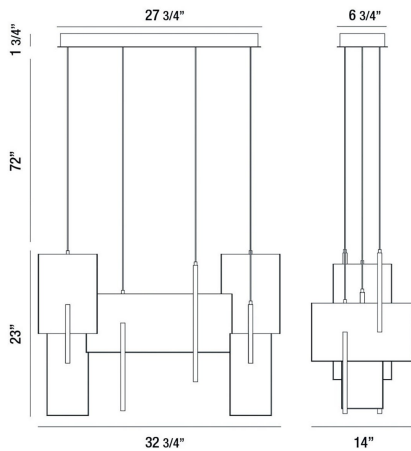

### PRODUCT DETAILS

No.	:	37345-013
Product Color	:	PAINTING BRONZE
Product Material	:	METAL
Shade / Accent Material	:	ACRYLIC
Length	:	32.75"
Width	:	14"
Height	:	23"
Overall Height	:	96.75"

### LIGHT SOURCE DETAILS

Light Source Type	:	INTEGRATED LED
Input Voltage	:	120V
Bulb Voltage	:	120V
Socket Type	:	LED
Total Wattage	:	93W
Total Lumen	:	5500lm
Kelvin	:	3000K
CRI	:	90
Dimmable	:	Yes

### TECHNICAL DETAILS

Hanging Support Type	:	AIRCRAFT CABLE
Hanging Support Length	:	72"
Canopy / Backplate Length	:	27.75"
Canopy / Backplate Height	:	1.75"
Canopy / Backplate Width	:	6.75"
Approval	:	