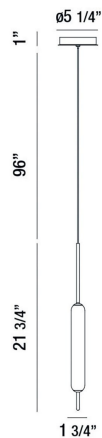

### PRODUCT DETAILS

No.	:	37237-011
Product Color	:	MATTE BLACK
Product Material	:	METAL
Shade / Accent Colour	:	WHITE
Shade / Accent Material	:	GLASS
Diameter	:	5.25"
Height	:	21.75"
Overall Height	:	118.75"
Weight	:	1.4LBS

### LIGHT SOURCE DETAILS

Light Source Type	:	INTEGRATED LED
Input Voltage	:	120V
Bulb Voltage	:	120V
Socket Type	:	INTEGRATED
Total Wattage	:	10W
Delivered Lumens	:	810LM
Kelvin	:	3000K
CRI	:	90
Dimmable	:	YES

### OPTIONS AVAILABLE

ITEM NO.	FINISH	SHADE
37237-011	MATTE BLACK	WHITE
37237-028	GOLD	WHITE

### TECHNICAL DETAILS

Hanging Support Type	:	WIRE
Hanging Support Length	:	96"
Canopy / Backplate Height	:	1.75"
Canopy / Backplate Dia.	:	11"
IP Rating	:	IP22
Location	:	DRY
Approval	:	
Title 24	:	YES
Beam Angle	:	360