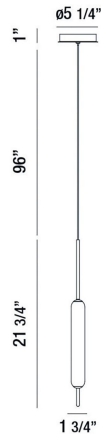

CUMBERLAND, 2" PENDANT

PRODUCT DETAILS

No.	:	37237-028
Product Color	:	ANTIQUE BRASS
Product Material	:	METAL
Shade / Accent Colour	:	WHITE
Shade / Accent Material	:	GLASS
Diameter	:	5.25"
Height	:	21.75"
Overall Height	:	118.75"
Weight	:	1.4lbs

LIGHT SOURCE DETAILS

Light Source Type	:	INTEGRATED LED
Input Voltage	:	120V
Bulb Voltage	:	120V
Socket Type	:	LED
Total Wattage	:	10W
Total Lumen	:	600lm
Kelvin	:	3000K
CRI	:	90
Dimmable	:	Yes

Options Available

ITEM NO.	FINISH	SHADE
37237-011	BLACK	WHITE
37237-028	ANTIQUE BRASS	WHITE
37237-035	SATIN NICKEL	WHITE

TECHNICAL DETAILS

Hanging Support Type	:	WIRE
Hanging Support Length	:	96"
Canopy / Backplate Height	:	1"
Canopy / Backplate Dia.	:	5.25"
Location	:	DRY
Approval	:	