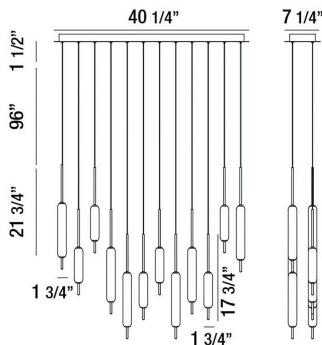

CUMBERLAND, 12-LIGHT 40IN INTEGRATED LED MULTI DROP CHANDELIER

PRODUCT DETAILS

No.	:	37236-042
Product Color	:	SATIN NICKEL
Product Material	:	METAL
Shade / Accent Colour	:	WHITE
Shade / Accent Material	:	GLASS
Length	:	40.25"
Width	:	7.25"
Height	:	21.75"
Overall Height	:	119.25"
Weight	:	23LBS

OPTIONS AVAILABLE

ITEM NO.	FINISH	SHADE
37236-014	ANTIQUÉ BRASS	WHITE
37236-038	MIX	WHITE
37236-042	SATIN NICKEL	WHITE

TECHNICAL DETAILS

Hanging Support Type	:	WIRE
Hanging Support Length	:	96"
Canopy / Backplate Length	:	12.25"
Canopy / Backplate Height	:	1.25"
Canopy / Backplate Width	:	5.25"
IP Rating	:	IP22
Location	:	DRY
Approval	:	
Title 24	:	YES
Beam Angle	:	360