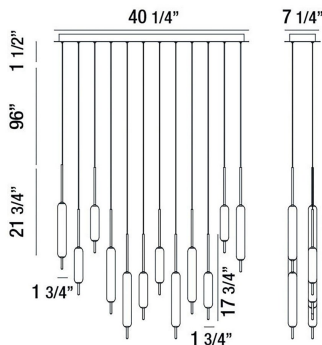

# CUMBERLAND, 12-LIGHT 40IN INTEGRATED LED MULTI DROP CHANDELIER

## PRODUCT DETAILS

No.	:	37236-038
Product Color	:	MIX
Product Material	:	METAL
Shade / Accent Colour	:	BLACK
Shade / Accent Material	:	GLASS
Length	:	40.25"
Width	:	7.25"
Height	:	21.75"
Overall Height	:	119.25"
Weight	:	23LBS

## TECHNICAL DETAILS

Hanging Support Type	:	WIRE
Hanging Support Length	:	96"
Canopy / Backplate Length	:	12.25"
Canopy / Backplate Height	:	1.25"
Canopy / Backplate Width	:	5.25"
IP Rating	:	IP22
Location	:	DRY
Approval	:	
Title 24	:	YES
Beam Angle	:	360