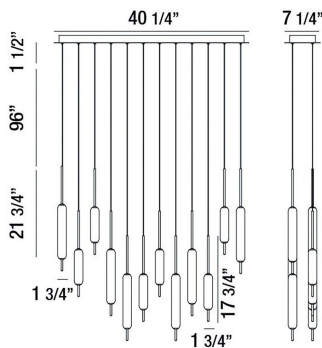

## CUMBERLAND, 40" LINEAR CHANDELIER

### PRODUCT DETAILS

No.	:	37236-042
Product Color	:	SATIN NICKEL
Product Material	:	METAL
Shade / Accent Colour	:	WHITE
Shade / Accent Material	:	GLASS
Length	:	40.25"
Width	:	7.25"
Height	:	21.75"
Overall Height	:	119.25"

### TECHNICAL DETAILS

Hanging Support Type	:	WIRE
Hanging Support Length	:	96"
Canopy / Backplate Length	:	40.25"
Canopy / Backplate Height	:	1.5"
Canopy / Backplate Width	:	7.25"
Location	:	DRY
Approval	:	