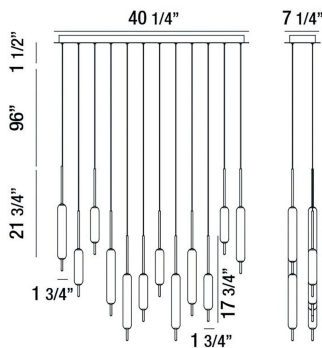

CUMBERLAND, 40" LINEAR CHANDELIER

PRODUCT DETAILS

No.	:	37236-021
Product Color	:	BLACK
Product Material	:	METAL
Shade / Accent Colour	:	WHITE
Shade / Accent Material	:	GLASS
Length	:	40.25"
Width	:	7.25"
Height	:	21.75"
Overall Height	:	119.25"

LIGHT SOURCE DETAILS

Light Source Type	:	INTEGRATED LED
Input Voltage	:	120V
Bulb Voltage	:	120V
Socket Type	:	LED
Total Wattage	:	120W
Total Lumen	:	7200lm
Kelvin	:	3000K
CRI	:	90
Dimmable	:	Yes

Options Available

ITEM NO.	FINISH	SHADE
37236-014	ANTIQUÉ BRASS	WHITE
37236-021	BLACK	WHITE
37236-038	MIXED	WHITE
37236-042	SATIN NICKEL	WHITE

TECHNICAL DETAILS

Hanging Support Type	:	WIRE
Hanging Support Length	:	96"
Canopy / Backplate Length	:	40.25"
Canopy / Backplate Height	:	1.5"
Canopy / Backplate Width	:	7.25"
Location	:	DRY
Approval	:	