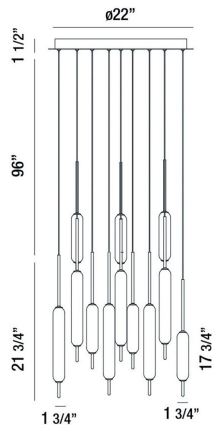

## PRODUCT DETAILS

No.	:	37235-031
Product Color	:	MIX
Product Material	:	METAL
Shade / Accent Colour	:	WHITE
Shade / Accent Material	:	GLASS
Diameter	:	22"
Height	:	21.75"
Overall Height	:	119.25"
Weight	:	23.1LBS

## TECHNICAL DETAILS

Hanging Support Type	:	WIRE
Hanging Support Length	:	96"
Canopy / Backplate Length	:	10.5"
Canopy / Backplate Height	:	1.25"
Canopy / Backplate Width	:	5.25"
Canopy / Backplate Dia.	:	6"
IP Rating	:	IP22
Location	:	DRY
Approval	:	
Title 24	:	YES
Beam Angle	:	360