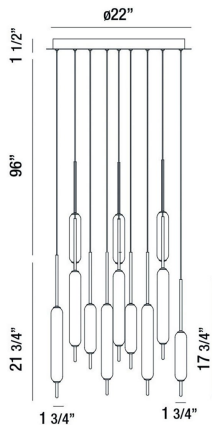

CUMBERLAND, 22" ROUND CHANDELIER

PRODUCT DETAILS

No.	:	37235-031
Product Color	:	MIXED
Product Material	:	METAL
Shade / Accent Colour	:	WHITE
Shade / Accent Material	:	GLASS
Diameter	:	22"
Height	:	21.75"
Overall Height	:	119.25"
Weight	:	23.1lbs

LIGHT SOURCE DETAILS

Light Source Type	:	INTEGRATED LED
Input Voltage	:	120V
Bulb Voltage	:	120V
Socket Type	:	LED
Total Wattage	:	120W
Total Lumen	:	7200lm
Kelvin	:	3000K
CRI	:	90
Dimmable	:	Yes

Options Available

ITEM NO.	FINISH	SHADE
37235-017	ANTIQUÉ BRASS	WHITE
37235-024	BLACK	WHITE
37235-031	MIXED	WHITE
37235-043	SATIN NICKEL	WHITE

TECHNICAL DETAILS

Hanging Support Type	:	WIRE
Hanging Support Length	:	96"
Canopy / Backplate Height	:	1.5"
Canopy / Backplate Dia.	:	22"
Location	:	DRY
Approval	:	