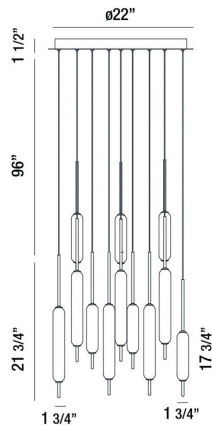

CUMBERLAND, 22" ROUND CHANDELIER

PRODUCT DETAILS

No.	:	37235-024
Product Color	:	BLACK
Product Material	:	METAL
Shade / Accent Colour	:	WHITE
Shade / Accent Material	:	GLASS
Diameter	:	22"
Height	:	21.75"
Overall Height	:	119.25"
Weight	:	23.1lbs

LIGHT SOURCE DETAILS

Light Source Type	:	INTEGRATED LED
Input Voltage	:	120V
Bulb Voltage	:	120V
Socket Type	:	LED
Total Wattage	:	120W
Total Lumen	:	7200lm
Kelvin	:	3000K
CRI	:	90
Dimmable	:	Yes

Options Available

ITEM NO.	FINISH	SHADE
37235-017	ANTIQUÉ BRASS	WHITE
37235-024	BLACK	WHITE
37235-031	MIXED	WHITE
37235-043	SATIN NICKEL	WHITE

TECHNICAL DETAILS

Hanging Support Type	:	WIRE
Hanging Support Length	:	96"
Canopy / Backplate Height	:	1.5"
Canopy / Backplate Dia.	:	22"
Location	:	DRY
Approval	:	