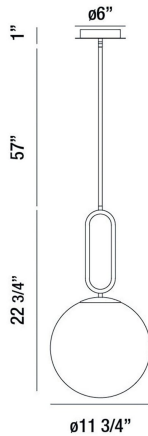

PROSPECT, 12" ROUND PENDANT

Options Available

ITEM NO.	FINISH	SHADE
37233-013	BLACK	OPAL WHITE
37233-026	SATIN NICKEL	OPAL WHITE
37233-036	GOLD	OPAL WHITE

PRODUCT DETAILS

No.	:	37233-026
Product Color	:	SATIN NICKEL
Product Material	:	METAL
Shade / Accent Colour	:	OPAL WHITE
Shade / Accent Material	:	GLASS
Diameter	:	11.75"
Height	:	22.75"
Overall Height	:	80.75"
Weight	:	4.6lbs

LIGHT SOURCE DETAILS

Number of Bulbs	:	1
Light Source	:	Incandescent
Light Source Type	:	A19
Input Voltage	:	120V
Bulb Voltage	:	120V
Socket Type	:	E26
Wattage	:	60W
Total Wattage	:	60W
Bulb Included	:	No
Dimmable	:	Yes

TECHNICAL DETAILS

Hanging Support Type	:	ROD
Hanging Support Length	:	57"
Rods Included	:	3"+6"+12"+18"+18"
Canopy / Backplate Height	:	1"
Canopy / Backplate Dia.	:	6"
Location	:	DRY
Approval	:	

PROJECT INFORMATION