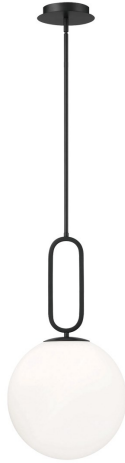

PROSPECT, 12" ROUND PENDANT

PRODUCT DETAILS

No.	:	37233-013
Product Color	:	BLACK
Product Material	:	METAL
Shade / Accent Colour	:	OPAL WHITE
Shade / Accent Material	:	GLASS
Diameter	:	11.75"
Height	:	22.75"
Overall Height	:	80.75"
Weight	:	4.6lbs

LIGHT SOURCE DETAILS

Number of Bulbs	:	1
Light Source	:	Incandescent
Light Source Type	:	A19
Input Voltage	:	120V
Bulb Voltage	:	120V
Socket Type	:	E26
Wattage	:	60W
Total Wattage	:	60W
Bulb Included	:	No
Dimmable	:	Yes

Options Available

ITEM NO.	FINISH	SHADE
37233-013	BLACK	OPAL WHITE
37233-026	SATIN NICKEL	OPAL WHITE
37233-036	GOLD	OPAL WHITE

TECHNICAL DETAILS

Hanging Support Type	:	ROD
Hanging Support Length	:	57"
Rods Included	:	3"+6"+12"+18"+18"
Canopy / Backplate Height	:	1"
Canopy / Backplate Dia.	:	6"
Location	:	DRY
Approval	:	