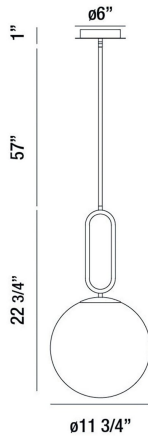

PROSPECT, 12" ROUND PENDANT

PRODUCT DETAILS

No.	:	37233-013
Product Color	:	BLACK
Product Material	:	METAL
Shade / Accent Colour	:	OPAL WHITE
Shade / Accent Material	:	GLASS
Diameter	:	11.75"
Height	:	22.75"
Overall Height	:	80.75"
Weight	:	4.6lbs

LIGHT SOURCE DETAILS

Number of Bulbs	:	1
Light Source	:	Incandescent
Light Source Type	:	A19
Input Voltage	:	120V
Bulb Voltage	:	120V
Socket Type	:	E26
Wattage	:	60W
Total Wattage	:	60W
Bulb Included	:	No
Dimmable	:	Yes

Options Available

ITEM NO.	FINISH	SHADE
37233-013	BLACK	OPAL WHITE
37233-026	SATIN NICKEL	OPAL WHITE
37233-036	GOLD	OPAL WHITE

TECHNICAL DETAILS

Hanging Support Type	:	ROD
Hanging Support Length	:	57"
Rods Included	:	3"+6"+12"+18"+18"
Canopy / Backplate Height	:	1"
Canopy / Backplate Dia.	:	6"
Location	:	DRY
Approval	:	