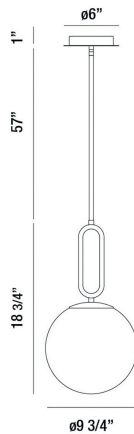

## PROSPECT, 10" ROUND PENDANT

### PRODUCT DETAILS

No.	:	37231-039
Product Color	:	GOLD
Product Material	:	METAL
Shade / Accent Colour	:	OPAL WHITE
Shade / Accent Material	:	GLASS
Diameter	:	9.75"
Height	:	18.75"
Overall Height	:	76.75"
Weight	:	3.6lbs

### TECHNICAL DETAILS

Hanging Support Type	:	ROD
Hanging Support Length	:	57"
Rods Included	:	3"+6"+12"+18"+18"
Canopy / Backplate Height	:	1"
Canopy / Backplate Dia.	:	6"
Location	:	DRY
Approval	:	