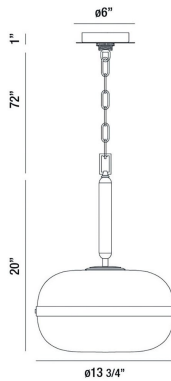

NOTTINGHAM, 14" PENDANT

PRODUCT DETAILS

No.	:	37197-018
Product Color	:	ANCIENT BRASS
Product Material	:	METAL
Shade / Accent Colour	:	AMBER
Shade / Accent Material	:	TINTED GLASS ORBS
Diameter	:	13.75"
Height	:	20"
Overall Height	:	93"

Options Available

ITEM NO.	FINISH	SHADE
37197-018	ANCIENT BRASS	AMBER

TECHNICAL DETAILS

Hanging Support Type	:	CHAIN
Hanging Support Length	:	72"
Canopy / Backplate Height	:	1"
Canopy / Backplate Dia.	:	6"
Approval	:	