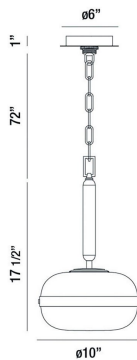

NOTTINGHAM, 18IN MINI PENDANT

PRODUCT DETAILS

No.	:	37196-024
Product Color	:	POLISHED NICKEL
Product Material	:	NICKEL
Shade / Accent Colour	:	SMOKE
Shade / Accent Material	:	GLASS
Diameter	:	10"
Height	:	17.5"
Overall Height	:	90"
Weight	:	5.5LBS
Shade Height	:	6"
Shade Diameter	:	10"

LIGHT SOURCE DETAILS

Number of Bulbs	:	1
Light Source	:	BULB
Light Source Type	:	T14 / T14 LED
Input Voltage	:	120V
Bulb Voltage	:	120V
Socket Type	:	E26
Wattage	:	60W
Total Wattage	:	60W
Bulb Included	:	NO
Dimmable	:	YES

OPTIONS AVAILABLE

ITEM NO.	FINISH	SHADE
37196-011	ANTIQUE BRASS	AMBER
37196-024	POLISHED NICKEL	SMOKE

TECHNICAL DETAILS

Hanging Support Type	:	CHAIN
Hanging Support Length	:	72"
Canopy / Backplate Height	:	1.5"
Canopy / Backplate Dia.	:	6"
IP Rating	:	IP22
Approval	:	
Beam Angle	:	360