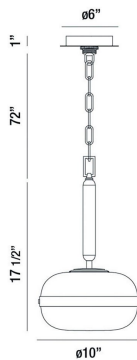

NOTTINGHAM, 18IN MINI PENDANT

PRODUCT DETAILS

No.	:	37196-011
Product Color	:	ANTIQUE BRASS
Product Material	:	METAL
Shade / Accent Colour	:	AMBER
Shade / Accent Material	:	GLASS
Diameter	:	10"
Height	:	17.5"
Overall Height	:	90"
Weight	:	5.5LBS
Shade Height	:	6"
Shade Diameter	:	10"

LIGHT SOURCE DETAILS

Number of Bulbs	:	1
Light Source	:	BULB
Light Source Type	:	T14 / T14 LED
Input Voltage	:	120V
Bulb Voltage	:	120V
Socket Type	:	E26
Wattage	:	60W
Total Wattage	:	60W
Bulb Included	:	NO
Dimmable	:	YES

OPTIONS AVAILABLE

ITEM NO.	FINISH	SHADE
37196-011	ANTIQUÉ BRASS	AMBER
37196-024	POLISHED NICKEL	SMOKE

TECHNICAL DETAILS

Hanging Support Type	:	CHAIN
Hanging Support Length	:	72"
Canopy / Backplate Height	:	1.5"
Canopy / Backplate Dia.	:	6"
IP Rating	:	IP22
Approval	:	
Beam Angle	:	360