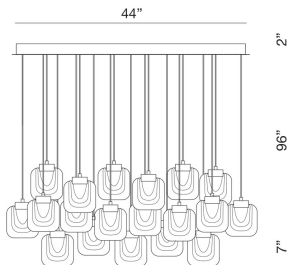

### PRODUCT DETAILS

No.	:	37194-027
Product Color	:	CHROME
Shade / Accent Colour	:	CHROME
Length	:	44"
Width	:	14"
Height	:	7"
Overall Height	:	100"
Weight	:	61.6lbs

### TECHNICAL DETAILS

Hanging Support Type	:	WIRE
Hanging Support Length	:	96"
Canopy / Backplate Length	:	44"
Canopy / Backplate Height	:	2"
Canopy / Backplate Width	:	14"
Approval	:	
Title 24	:	Yes