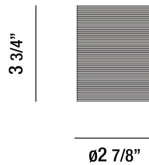

NEPTUNE, JOINER

PRODUCT DETAILS

No.	:	37188-016
Product Color	:	GOLD
Product Material	:	METAL
Shade / Accent Colour	:	GOLD
Shade / Accent Material	:	METAL
Diameter	:	3"
Height	:	4"
Overall Height	:	4"
Weight	:	0.1lbs

TECHNICAL DETAILS

OPTIONS AVAILABLE

ITEM NO.	FINISH	SHADE
37188-016	GOLD	GOLD
37188-023	BLACK	BLACK

PROJECT INFORMATION

Job Name: Date: Category:

Comments: