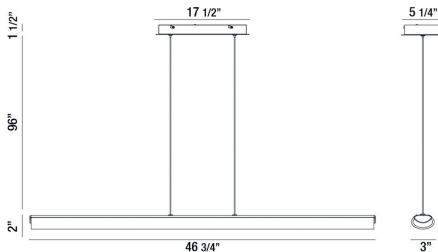

LANDOR, 47" LINEAR PENDANT

PRODUCT DETAILS

No.	:	37161-019
Product Color	:	CHROME
Product Material	:	METAL
Shade / Accent Colour	:	WHITE
Shade / Accent Material	:	ACRYLIC TUBE
Length	:	46.75"
Width	:	3"
Height	:	2"
Overall Height	:	99.5"
Weight	:	7.6lbs

ITEM NO.	FINISH	SHADE
37161-019	CHROME	WHITE

TECHNICAL DETAILS

Hanging Support Type	:	WIRE
Hanging Support Length	:	96"
Canopy / Backplate Length	:	17.25"
Canopy / Backplate Height	:	1.25"
Canopy / Backplate Width	:	5.25"
Location	:	DRY