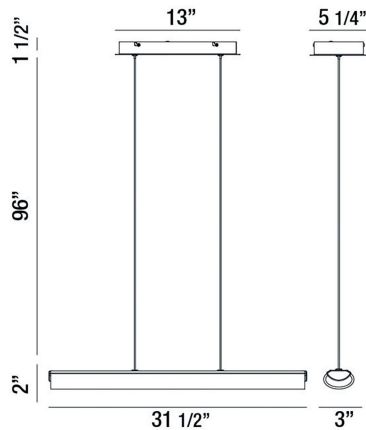

LANDOR, 32" LINEAR PENDANT

PRODUCT DETAILS

No.	:	37160-012
Product Color	:	CHROME
Product Material	:	METAL
Shade / Accent Colour	:	WHITE
Shade / Accent Material	:	ACRYLIC TUBE
Length	:	31.5"
Width	:	3"
Height	:	2"
Overall Height	:	99.5"
Weight	:	5.4lbs

LIGHT SOURCE DETAILS

Number of Bulbs	:	1
Light Source	:	LED
Light Source Type	:	LED
Input Voltage	:	120V
Bulb Voltage	:	120V
Wattage	:	24W
Total Wattage	:	24W
Total Lumen	:	1200lm
Kelvin	:	3000K
CRI	:	90
Bulb Included	:	No
Dimmable	:	Yes

Options Available

ITEM NO.	FINISH	SHADE
37160-012	CHROME	WHITE

TECHNICAL DETAILS

Hanging Support Type	:	WIRE
Hanging Support Length	:	96"
Canopy / Backplate Length	:	13"
Canopy / Backplate Height	:	1.5"
Canopy / Backplate Width	:	5.25"
Location	:	DRY
Approval	:	