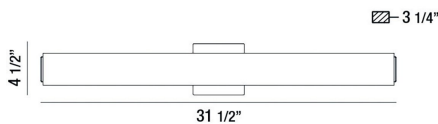

LANDOR, 32" WALL SCONCE

PRODUCT DETAILS

No.	:	37159-016
Product Color	:	CHROME
Product Material	:	METAL
Shade / Accent Colour	:	WHITE
Shade / Accent Material	:	ACRYLIC TUBE
Width	:	31.5"
Height	:	4.5"
Overall Height	:	4.5"
Ext	:	3.25"
Weight	:	3.8LBS

ITEM NO.	FINISH	SHADE
37159-016	CHROME	WHITE

TECHNICAL DETAILS

Canopy / Backplate Length	:	4.5"
Canopy / Backplate Height	:	1.25"
Canopy / Backplate Width	:	4.5"
Location	:	DAMP
Approval	:	
Title 24	:	YES