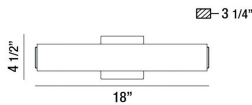

LANDOR, 18" WALL SCONCE

PRODUCT DETAILS

No.	:	37157-012
Product Color	:	CHROME
Product Material	:	METAL
Shade / Accent Colour	:	WHITE
Shade / Accent Material	:	ACRYLIC TUBE
Width	:	18"
Height	:	4.5"
Ext	:	3.25"
Weight	:	2.2lbs

LIGHT SOURCE DETAILS

Light Source Type	:	INTEGRATED LED
Input Voltage	:	120V
Bulb Voltage	:	120V
Total Wattage	:	15W
Total Lumen	:	1000lm
Kelvin	:	3000K
CRI	:	90
Dimmable	:	Yes

Options Available

ITEM NO.	FINISH	SHADE
37157-012	CHROME	WHITE

TECHNICAL DETAILS

Canopy / Backplate Length	:	4.5"
Canopy / Backplate Height	:	1.25"
Canopy / Backplate Width	:	4.5"
Location	:	DAMP
Approval	:	

PROJECT INFORMATION

 Job Name: Date: Type:

 Comments: