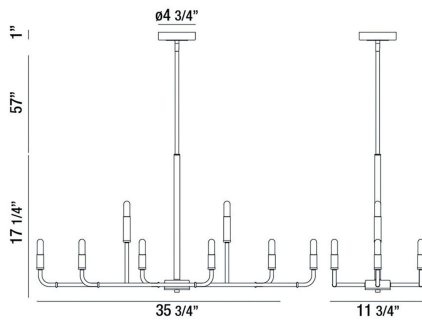

PERCY, 36" CHANDELIER

PRODUCT DETAILS

No.	:	37129-019
Product Color	:	CHROME/BLACK
Product Material	:	METAL
Shade / Accent Material	:	MODERN PIPES
Length	:	35.75"
Width	:	11.75"
Height	:	17.25"
Overall Height	:	75.25"
Weight	:	7.3lbs

LIGHT SOURCE DETAILS

Number of Bulbs	:	8
Light Source	:	LED
Light Source Type	:	EDISON
Input Voltage	:	120V
Bulb Voltage	:	120V
Socket Type	:	E12
Wattage	:	40W
Total Wattage	:	320W
Bulb Included	:	Yes
Dimmable	:	No

Options Available

ITEM NO.	FINISH	SHADE
37129-019	CHROME/BLACK	

TECHNICAL DETAILS

Hanging Support Type	:	ROD
Hanging Support Length	:	57"
Rods Included	:	3"+6"+12"+18"+18"
Canopy / Backplate Height	:	1"
Canopy / Backplate Dia.	:	4.75"