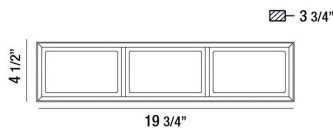

TECHNICAL DETAILS

Approval	:	

PROJECT INFORMATION

Job Name: Date: Type:

Comments: