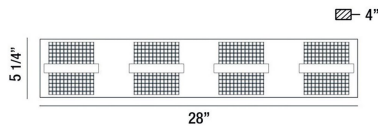

TECHNICAL DETAILS

Approval	:	

PROJECT INFORMATION

Job Name: Date: Type:

Comments: