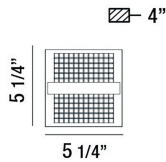

TECHNICAL DETAILS

Approval	:	

PROJECT INFORMATION

Job Name: Date: Type:

Comments: